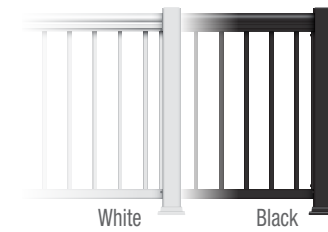

INSTALL ANYWHERE

Kool-Ray railings can be mounted to walls, posts, or columns, including on sundecks, patios, porches, balconies, walkways, stairs, and more.

- Unfolds right out of the box for a faster, simpler installation
- Attached via mounting spindles for a clean finish
- Choose from a variety of style, color, size and accessory options
- Great and efficient for DIY homeowners and building professionals alike

PROGRAM OPTIONS

COLOUR

HEIGHT

LENGTH

POSTS

2000 Series

A modern, rectangular handrail profile that adds an element of robustness

Classica Series PLUS

A sleek round profile, with clean finishing edges along bottom, adds a classic and elegant finish

Scan QR code to view helpful information such as instruction sheets, instructional videos and other technical information.

Visit koolray.ca for gate and other accessory options. Classica Plus only available in white.