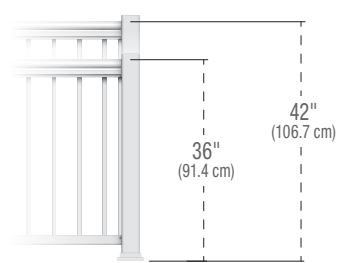

INSTALL ANYWHERE

Kool-Ray railings can be mounted to walls, posts, or columns, including on sundecks, patios, porches, balconies, walkways, stairs, and more.

- Unfolds right out of the box for a faster, simpler installation
- Attached via mounting spindles for a clean finish
- Choose from a variety of style, color, size and accessory options
- Great and efficient for DIY homeowners and building professionals alike

PROGRAM OPTIONS

COLOUR

HEIGHT

LENGTH

POSTS

2000 Series

A modern, rectangular handrail profile that adds an element of robustness

Classica Series PLUS

A sleek round profile, with clean finishing edges along bottom, adds a classic and elegant finish

Scan QR code to view helpful information such as instruction sheets, instructional videos and other technical information.

Visit koolray.ca for gate and other accessory options. Classica Plus only available in white.