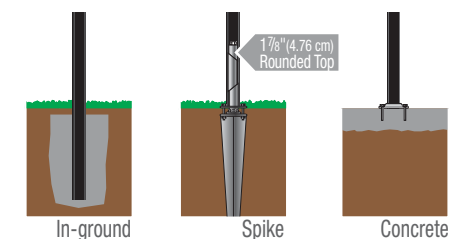

Black

LENGTH

HEIGHT

POST HEIGHT

3 EASY INSTALLATION OPTIONS

Visit koolray.ca for gate and other accessory options.

ORNAMENTAL FENCING
Modern Style

ORNAMENTAL FENCING
With Finials