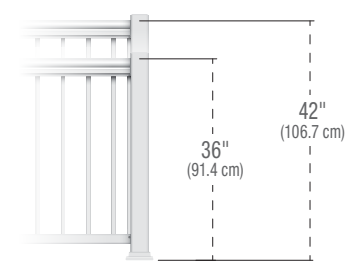

Scan QR code to view helpful information such as instruction sheets, instructional videos and other technical information.

PROGRAM OPTIONS

COLOUR

HEIGHT

LENGTH

POSTS

INFILL OPTIONS

Also available in 48" x 59" to meet Quebec's residential swimming pool safety act. Visit koolray.ca for gate and other accessory options. Program options may vary by handrail series.