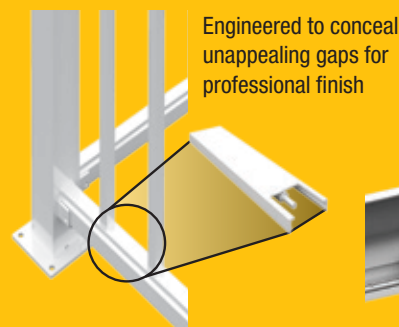

POSTS

Stair/
Universal

End

Line

Corner

AVAILABLE ALUMINUM ACCESSORIES TO COMPLETE YOUR PROJECT

- Post base cover
- Wall to wall brackets
- Angle brackets (straight or stair sections)
- Gate kit 42" high x 48" wide

SYSTEM COMPONENTS

- 1 Handrail profile has universal appeal
- 2 Versatile and timeless architectural design is balanced with 2 1/2" posts

PRE-ATTACHED BRACKETS

Thread locking screw provides a vibration proof connection between post and railing

GLASS-KLIP

Patented glass lock helps prevent any accidental glass panel dislodgement

KOOL-KLIP

Patented unique design provides quick installation with no fasteners required

Engineered to conceal unappealing gaps for professional finish