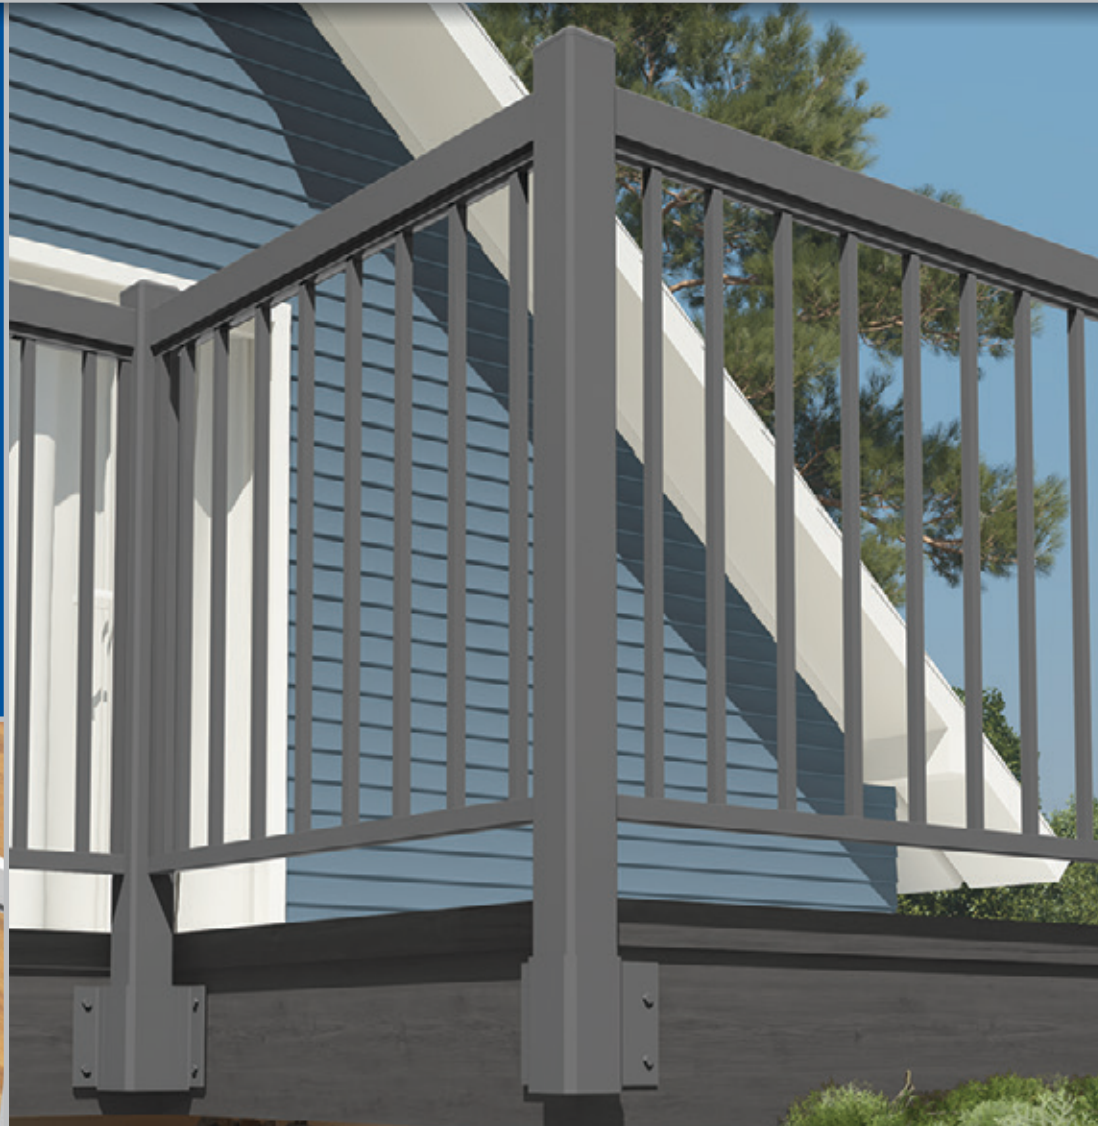

Aluminum FASCIA MOUNT ACCESSORY

FEATURES & BENEFITS

- For 2.5" & 3" posts
- 100% aluminum design
- Increase usable deck space with side mount installation
- The quality of aluminum product and powder coat paint finish provides low maintenance, durability, and easy installation

PROGRAM OPTIONS

FASCIA MOUNT TYPE

2.5" COLOUR

3" COLOUR

Our COMMITMENT TO YOU

WARRANTY

GUARANTEE ON ALL IMPERIAL KOOL-RAY PRODUCTS.

GUARANTEE COVERAGE

Only the original consumer buyer receives from Imperial Kool-Ray a guarantee starting from the date of purchase and covering the following points within normal use of the product :

Material and manufacturing defect : 20 years

Paint finish: 5 years

Plastic parts : 2 years

THE GUARANTEE DOES NOT COVER

The guarantee is valid for the original consumer buyer only. The guarantee excludes damages caused by a faulty installation, abuse or wrong usage of the product, caused either by the contractor, the service company or the buyer himself. Imperial Kool-Ray cannot be held responsible for labor cost and/or damages incurred during installation, repair or change, nor for resulting unforeseen damages. Defects or damages caused by the use of parts other than original Imperial Kool-Ray parts cannot be covered by the guarantee as well as the use of an inappropriate anchor to your surface. Any Imperial Kool-Ray parts or components used with parts from other manufacturers are also excluded from this guarantee.

LENGTH OF THE GUARANTEE

The guarantee is effective from the date of purchase stated on the buyer's invoice.

HOW CAN WE SOLVE YOUR PROBLEMS?

A replacement part of any defective part will be supplied free of charge to be install by yourself. To place a guarantee claim, you have to ask for a claim report and send it to : *Imperial Kool-Ray Inc.*

PRODUCT CLAIMS DEPARTMENT

40 Industrial Park Street

Richibucto, NB E4W 4A4 Canada

Phone assistance: 1-800-361-3956 Fax :1-888-925-6657

Include your name, nature of problem or request and enclose your proof of purchase.

IK *Imperial*
Kool-Ray