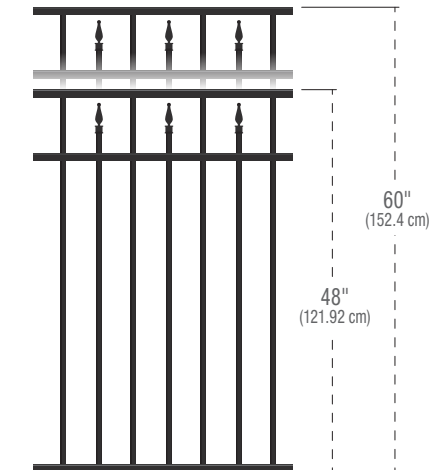

**ENGINEERED TO LAST
AND LOW MAINTENANCE**

Kool-Ray aluminum fencing have a powder coat paint finish and are made from aluminum that is able to withstand severe weather and temperature conditions.

- Adds a touch of elegance to any landscape
- Requires basic assembly. Post mounting brackets make for a simple assembly
- Everything consumers need to build one section in one box!

PROGRAM OPTIONS

COLOUR

Black

LENGTH

HEIGHT

POST HEIGHT

3 EASY INSTALLATION OPTIONS

Visit koolray.ca for gate and other accessory options.

ORNAMENTAL FENCING
Modern Style

ORNAMENTAL FENCING
With Finials

Scan QR code to view helpful information such as instruction sheets, instructional videos and other technical information.