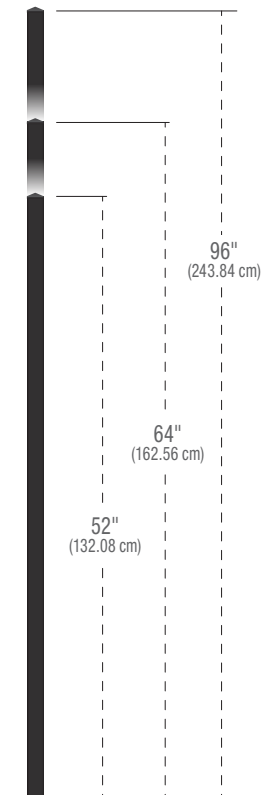

POST HEIGHT