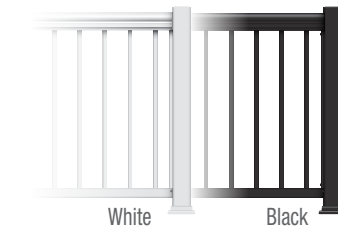

GET CREATIVE

From classic to contemporary, Kool-Ray railings are designed to compliment any décor and provide the premium look that homeowners seek. Available in 4 distinct handrail profiles: Entourage, Legacy, Monarch, and Classica.

- Kool-Ray's Ready to Assemble railing only requires basic assembly
- Affordable, high quality, and is perfect for the value-conscious do-it-yourselfer
- All components required to build one section of railing are together in one kit

Scan QR code to view helpful information such as instruction sheets, instructional videos and other technical information.

PROGRAM OPTIONS

COLOUR

HEIGHT

LENGTH

POSTS

INFILL OPTIONS

Also available in 48" x 59" to meet Quebec's residential swimming pool safety act. Visit koolray.ca for gate and other accessory options. Program options may vary by handrail series.

Entourage Series

A modern, rectangular handrail profile that adds an element of robustness

Legacy Series

A rectangular handrail profile with beveled edges provides a sleek and sturdy finish

Attached to post using spindle attachment, this sleek round profile adds a classic and elegant finish to rail design

Monarch Series

Attached to post using brackets, this sleek round profile adds a classic and elegant finish to rail design

Classica Series

Similar profile, two different mounting mechanisms