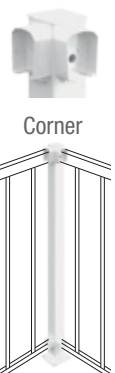

PROGRAM OPTIONS

COLOUR

White Pebble

Black Pebble

PROJECT TYPE:

Straight rail section with spindles
Length 48" - 60" - 72" - 96"
Height 42"

Stair rail section with spindles
Length 72" - 96"
Height 42"

Straight rail section for glass
Length 48" - 60" - 72"
Height 42"

POSTS

Stair/
Universal

End

Line

Corner

AVAILABLE ALUMINUM ACCESSORIES TO COMPLETE YOUR PROJECT

- Post base cover
- Wall to wall brackets
- Angle brackets (straight or stair sections)
- Gate kit 42" high x 48" wide

SYSTEM COMPONENTS

- 1 Handrail profile has universal appeal
- 2 Versatile and timeless architectural design is balanced with 2 1/2" posts

PRE-ATTACHED BRACKETS

Thread locking screw provides a vibration proof connection between post and railing