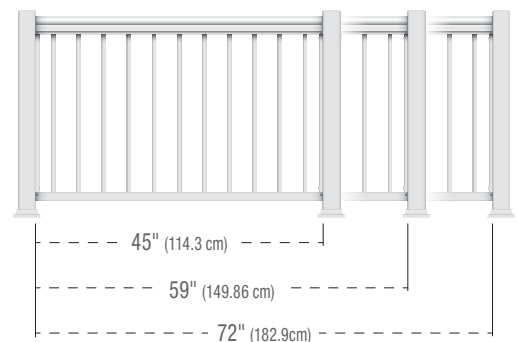

PROGRAM OPTIONS

COLOUR

HEIGHT

LENGTH

POSTS

2000 Series

A modern, rectangular handrail profile that adds an element of robustness

Classica Series PLUS