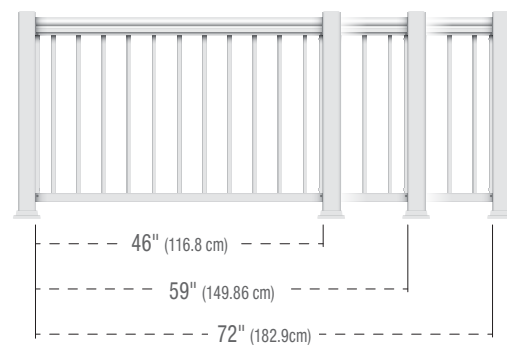

Scan QR code to view helpful information such as instruction sheets, instructional videos and other technical information.

PROGRAM OPTIONS

COLOUR

HEIGHT

LENGTH

POSTS

INFILL OPTIONS

Also available in 48" x 59" to meet Quebec's residential swimming pool safety act. Visit koolray.ca for gate and other accessory options. Program options may vary by handrail series.