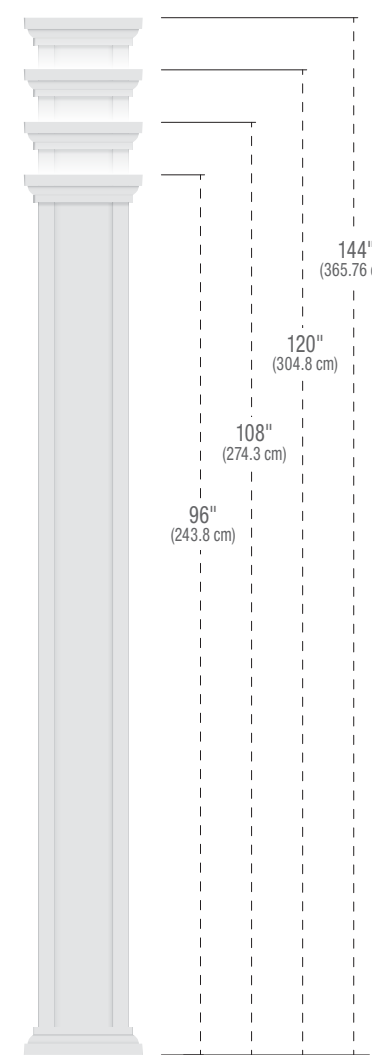

HEIGHT

WIDTH

Plain COLUMN

The Plain column design has a conventional style that complements today's construction trends. The simple and striking features reflect the traditional Cape Cod style and modern architectural design