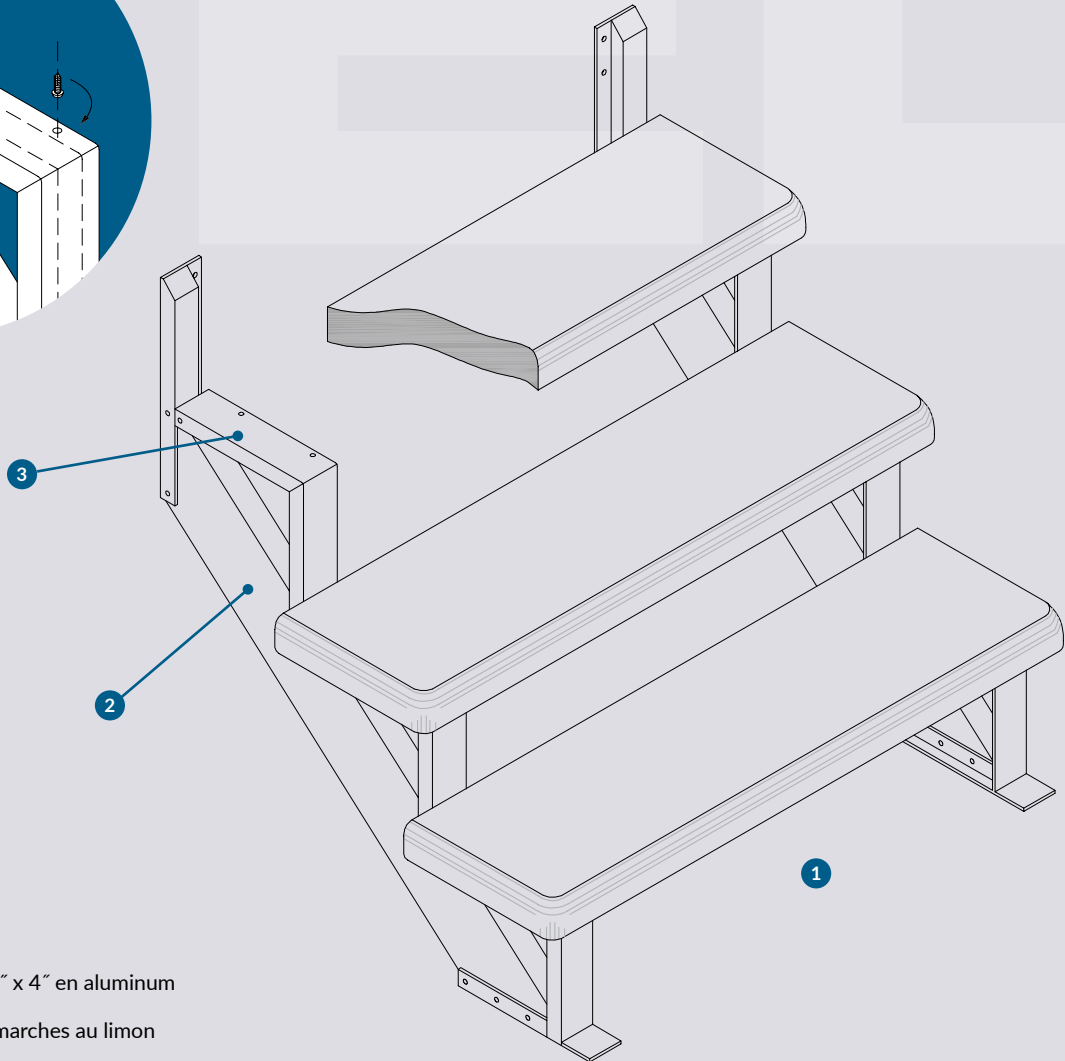

3

2

1

- 1 Limon 1000
- 2 Membrane de support 1½" x 4" en aluminium
- 3 Moulure de limon 1000
- 4 Méthode de fixation des marches au limon

- 1 1000 Stringer
- 2 Aluminium supporting member 1½" x 4"
- 3 Aluminium 1000 Stringer moulding
- 4 Step fixation to stringer method

COULEURS STANDARD*
STANDARD COLORS*

- Blanc | White
- Noyer | Hickory
- Brun commercial | Commercial Brown
- Gris charbon | Charcoal Grey
- Noir | Black

Ces produits sont fabriqués de profilés d'aluminium avec peinture cuite. | These products are made of extruded aluminium with a baked paint finish.
Consultez les échantillons pour les couleurs exactes et les disponibilités. | Consult our samples for exact colors and availability.