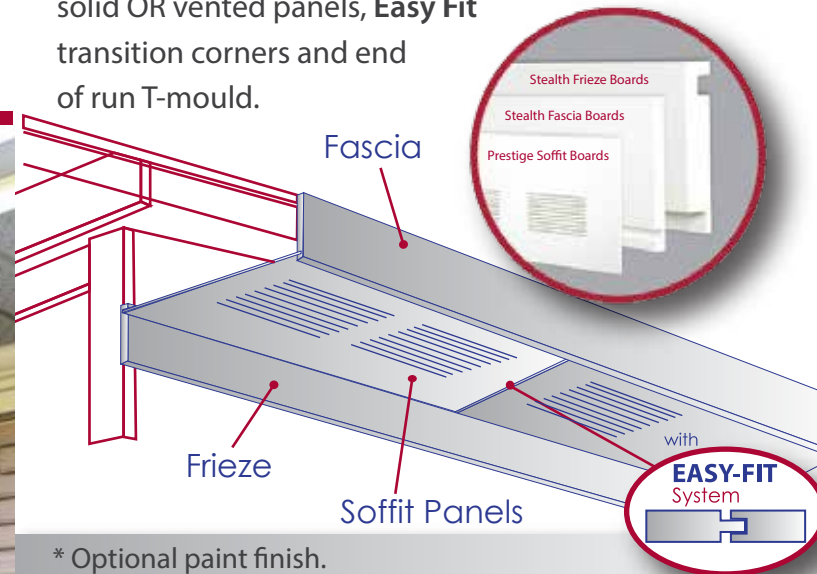

Prestige GABLES
Innovative PVC Systems

Prestige SOFFIT
Innovative PVC Systems

Prestige LOUVRE
Innovative PVC Systems

Custom Shapes & Sizes Available

Prestige SHUTTERS
Innovative PVC Systems

WWW.PRESTIGEDIY.COM

Prestige BRACKETS
Innovative PVC Systems

Easy Fit

Prestige DIY Products™ makes it Easy with Prestige Soffit! Standard widths of 12" & 16" at 4' lengths, utilizing innovative Easy Fit assembly and expansion joint. Prestige Soffit complete installation program supplies solid OR vented panels, Easy Fit transition corners and end of run T-mould.